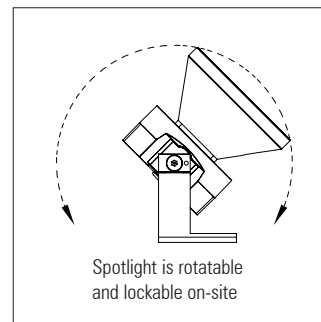

D 100 WE System IP20

Interior DMX controlled, dynamic LED effect lighting system

D 100 WE System IP20

The D 100 WE System IP20 is an interior LED projector range, developed for use in architectural lighting applications which require customisable, decorative, dynamic lit-effects from a compact luminaire.