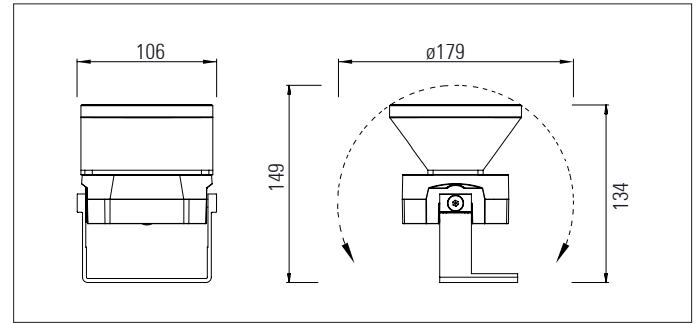

D 100 WE System IP20

Interior DMX controlled, dynamic LED effect lighting system

D 100 WE System IP20

The D 100 WE System IP20 is an interior LED projector range, developed for use in architectural lighting applications which require customisable, decorative, dynamic lit-effects from a compact luminaire.