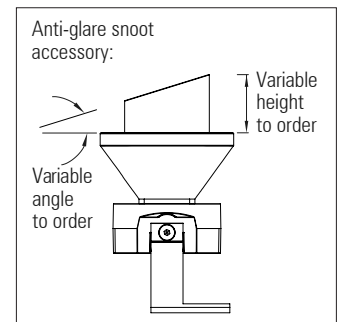

D 100 WE System IP20

Interior DMX controlled, dynamic LED effect lighting system

D 100 WE System IP20

The D 100 WE System IP20 is an interior LED projector range, developed for use in architectural lighting applications which require customisable, decorative, dynamic lit-effects from a compact luminaire.

Product description:

Each fixture incorporates an 8x LED light engine, one or two LV multi-channel DMX drivers and a textured glass panel optic. These can all be customised to create decorative, dynamic lit-effects tailored to suit project requirements.

The system does not rely on any moving parts and the LEDs are not run at full power for most of the dimming sequence, giving a long working life of up to 100,000 hours.

Each fixture can be run at up to 10 Watts, providing up to 800 lumens, depending on the mix of LED colours and colour temperatures and the textured glass used. The lumen output varies during the dimming control sequence.

Rotatable in two axes using the adjustable angle brackets. Other mounting brackets are also available including custom designs to meet project requirements.

Both integral DMX LV driver and remote AC to DC DMX driver versions are available.

Various LED colours, colour temperatures and CRI options available. Different colour LEDs or white LEDs of different colour temperatures can be specified for each of the 8 LEDs within the light engine.

Satin black, satin white or any RAL paint colour finish.

Custom anti-glare accessories can be specified - ensuring excellent visual comfort.

Up to 800 Lumens per spotlight

Product Code	IP	LED Type	LED Colour or white LED Colour Temp.(K)		CRI	Optics	Anti-glare Snoot	Fixing Type	Finish
D 100 WE SYSTEM IP20 INTEGRAL DRIVER	20	LUMILEDS: 8x LUXEON Z or CZ LEDs - custom combinations or white or colour LEDs can be specified	Specify colour / colour temp. for each of the 8 LEDs in the LED cluster array:		70 80 90	Textured glass: Rippled Stippled	Cut-angle: 0° - 75° (increments of 5°) Height: specify height	Adjustable angle Fixed angle Custom height adjustable angle Custom solution	Black White Any RAL colour
D 100 WE SYSTEM IP20 REMOTE DRIVER			Far Red, Deep Red, Red, Red-Orange, Amber, PC Amber, Mint, Lime, Green, Cyan, Blue, Royal Blue, Violet	22=2,200k 27=2,700k 30=3,000k 35=3,500k 40=4,000k 50=5,000k 57=5,700k 65=6,500k