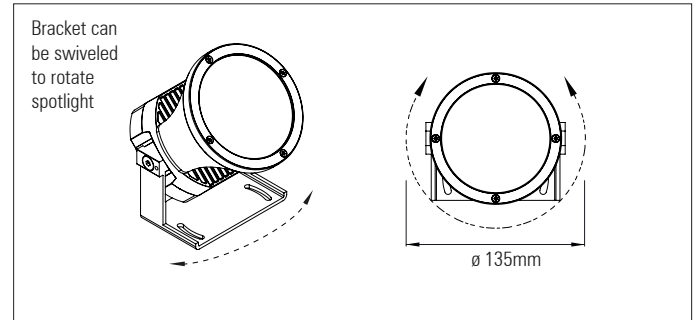

D 100 WE System IP20

Interior DMX controlled, dynamic LED effect lighting system

D 100 WE System IP20

The D 100 WE System IP20 is an interior LED projector range, developed for use in architectural lighting applications which require customisable, decorative, dynamic lit-effects from a compact luminaire.

Product description:

Each fixture incorporates an 8x LED light engine, one or two LV multi-channel DMX drivers and a textured glass panel optic. These can all be customised to create decorative, dynamic lit-effects tailored to suit project requirements.

The system does not rely on any moving parts and the LEDs are not run at full power for most of the dimming sequence, giving a long working life of up to 100,000 hours.

Each fixture can be run at up to 10 Watts, providing up to 800 lumens, depending on the mix of LED colours and colour temperatures and the textured glass used. The lumen output varies during the dimming control sequence.

Rotatable in two axes using the adjustable angle brackets. Other mounting brackets are also available including custom designs to meet project requirements.

Both integral DMX LV driver and remote AC to DC DMX driver versions are available.

Various LED colours, colour temperatures and CRI options available. Different colour LEDs or white LEDs of different colour temperatures can be specified for each of the 8 LEDs within the light engine.

Satin black, satin white or any RAL paint colour finish.

Custom anti-glare accessories can be specified - ensuring excellent visual comfort.

Up to 800 Lumens per spotlight

Product Code	IP	LED Type	LED Colour or white LED Colour Temp.(K)		CRI	Optics	Anti-glare Snoot	Fixing Type	Finish
D 100 WE SYSTEM IP20 INTEGRAL DRIVER	20	LUMILEDS: 8x LUXEON Z or CZ LEDs - custom combinations or white or colour LEDs can be specified	Specify colour / colour temp. for each of the 8 LEDs in the LED cluster array:		70 80 90	Textured glass: Rippled Stippled	Cut-angle: 0° - 75° (increments of 5°) Height: specify height	Adjustable angle Fixed angle Custom height adjustable angle Custom solution	Black White Any RAL colour
D 100 WE SYSTEM IP20 REMOTE DRIVER			Far Red, Deep Red, Red, Red-Orange, Amber, PC Amber, Mint, Lime, Green, Cyan, Blue, Royal Blue, Violet	22=2,200k 27=2,700k 30=3,000k 35=3,500k 40=4,000k 50=5,000k 57=5,700k 65=6,500k