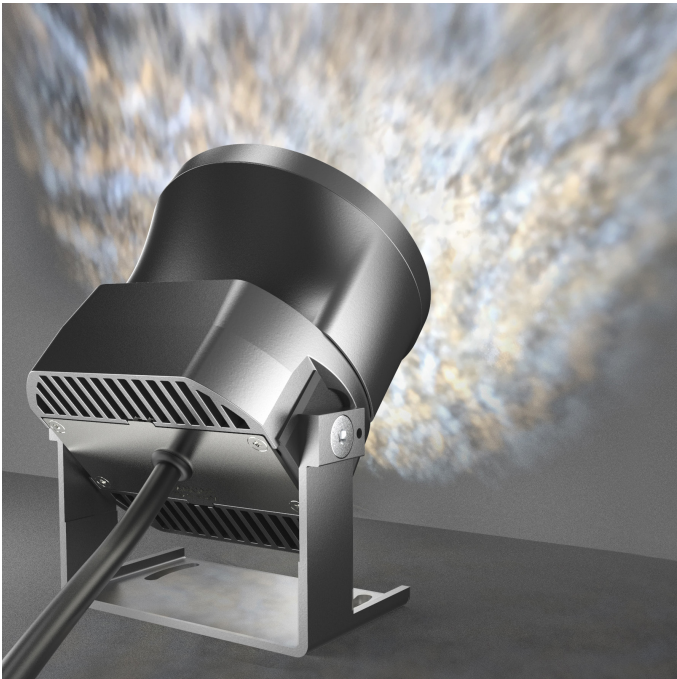

D 100 WE System IP20

Interior DMX controlled, dynamic LED effect lighting system

D 100 WE System IP20

The D 100 WE System IP20 is an interior LED projector range, developed for use in architectural lighting applications which require customisable, decorative, dynamic lit-effects from a compact luminaire.

Product description:

Each fixture incorporates an 8x LED light engine, one or two LV multi-channel DMX drivers and a textured glass panel optic. These can all be customised to create decorative, dynamic lit-effects tailored to suit project requirements.

The system does not rely on any moving parts and the LEDs are not run at full power for most of the dimming sequence, giving a long working life of up to 100,000 hours.

Each fixture can be run at up to 10 Watts, providing up to 800 lumens, depending on the mix of LED colours and colour temperatures and the textured glass used. The lumen output varies during the dimming control sequence.

Various LED colours, colour temperatures and CRI options available. Different colour LEDs or white LEDs of different colour temperatures can be specified for each of the 8 LEDs within the light engine.